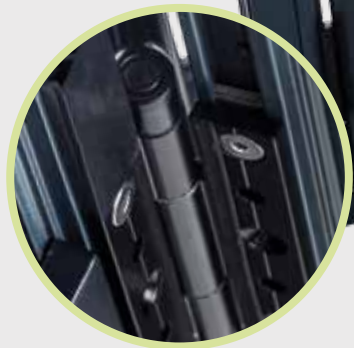

flexible configuration without compromise

Openview offers a Bi-fold system that is truly flexible. With the choice of inward or outward opening doors, bespoke configurations, high and low level thresholds, minimal profiles and a large selection of finishing colours allows you to design your perfect glass window wall to almost any size.

SCALABILITY

Max Height of 3 metre and max sash width of 1.2 metre. This out performs most systems on the market