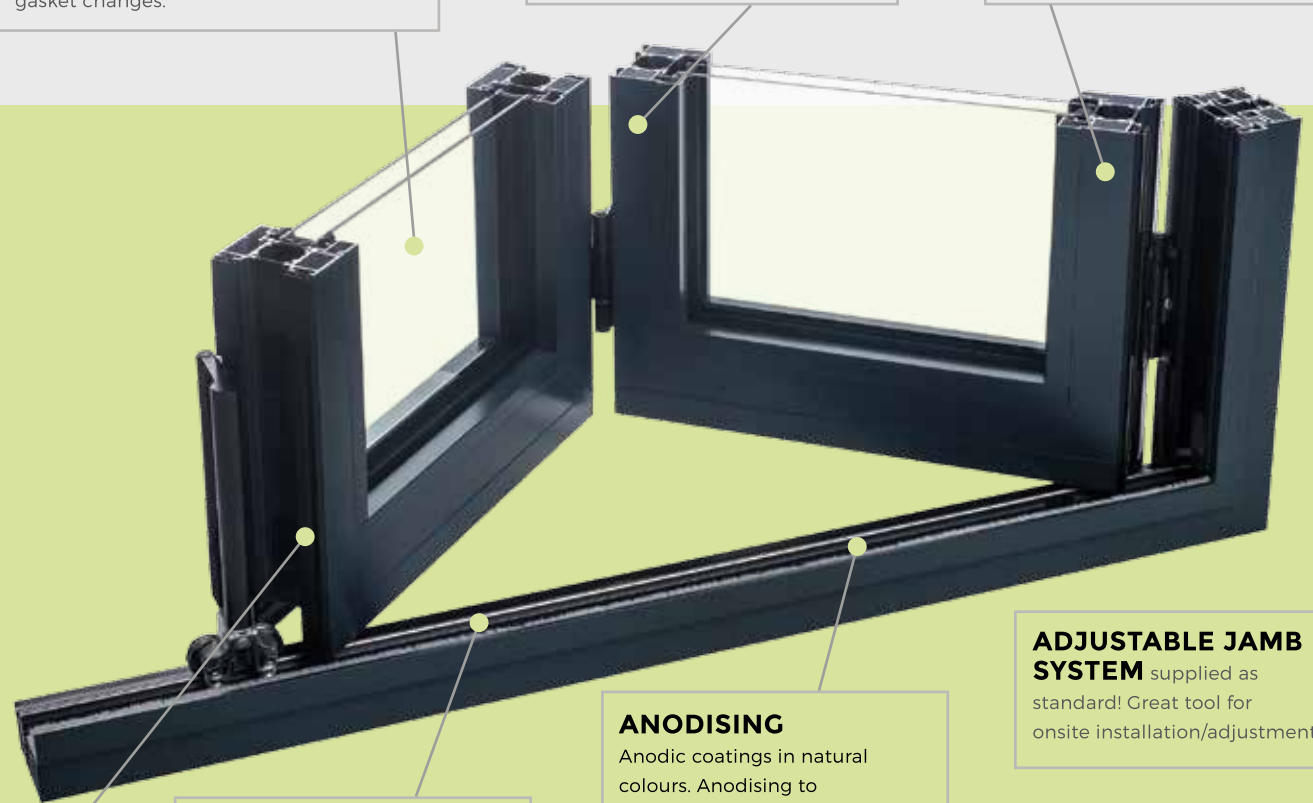

intelligent design across multiple applications

Designed to be used in a wide range of domestic and commercial applications, Openview offers outstanding adaptability, making this a perfect choice in almost any application. Adept features like inward and outward opening doors utilising common profiles, allows for easier planning and installation. The choice of low level or weather resistant high level thresholds with integrated security locking mechanisms establish Openview as one of the most flexible Bi-Fold door systems on the market.

GLAZING

Openview doors are designed for 28mm double glazed or 36mm and 44mm triple glazing units are possible with bead and gasket changes.

POWDER COATING

Polyester powder coating to BS/EN 12206-1:2004.
40 microns minimum thickness.

ALUMINIUM EXTRUSION

Aluminium alloy 6063 T5/T6 to BS/EN12020-2:2008.
Extruded surface anodising quality.

GASKETRY

EPDM rubber to BS7412:2007,
BS4255-1:1986. 70 SHORE A.

WEATHERPILES

Nylon or PVC backed fin-pile and wool-pile draught seals to BS7386:1997.

ANODISING

Anodic coatings in natural colours. Anodising to BS3987:1991.AA25.

ADJUSTABLE JAMB SYSTEM

supplied as standard! Great tool for onsite installation/adjustment.